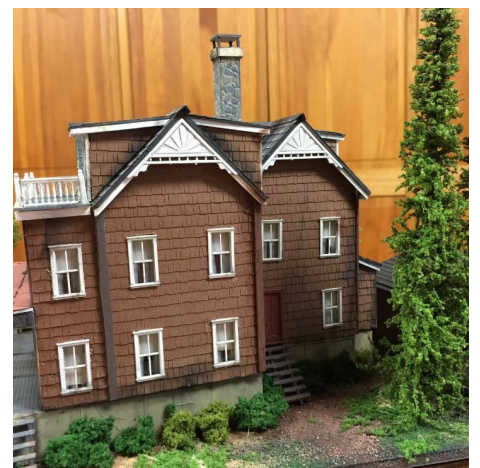

# ZANE'S STRUCTURES

Howard Zane - Ph: 410-730-1036 or email [hzane1@verizon.net](mailto:hzane1@verizon.net)

Item #	Description	HO Dims	HO \$	O Dims	O \$
	Stone front house	16" X 10"	650	32" X 20"	975

Please note: dimensions refer to the entire diorama and are approximate.