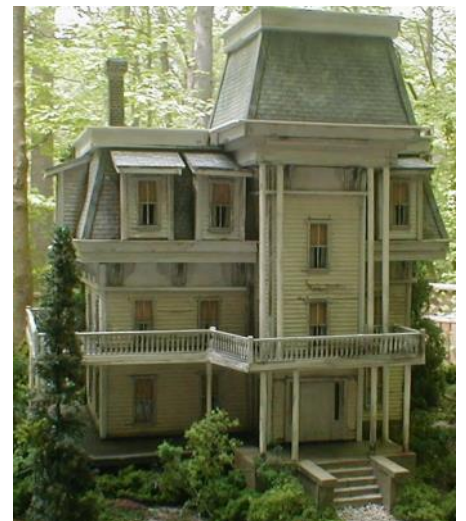

ZANE'S STRUCTURES

Howard Zane - Ph: 410-730-1036 or email hzane1@verizon.net

Item #	Description	HO Dims	HO $	O Dims	O $
516	Appalachian Gothic House with Mansard Roof	12" X 12"	795	22" X 22"	895

Fully lighted.

If your browser does not show a print or download option, right-click anywhere on the page and select "save," "download," or "print." Wording may vary depending on your browser.